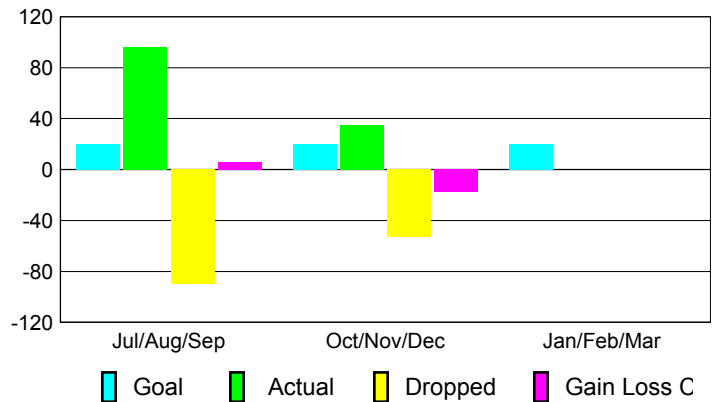

Membership Results 2012-2013

Goal, New, Dropped, Gain/Loss

Comparison of Membership Gain/Loss

Current Year Compared to the Previous Year