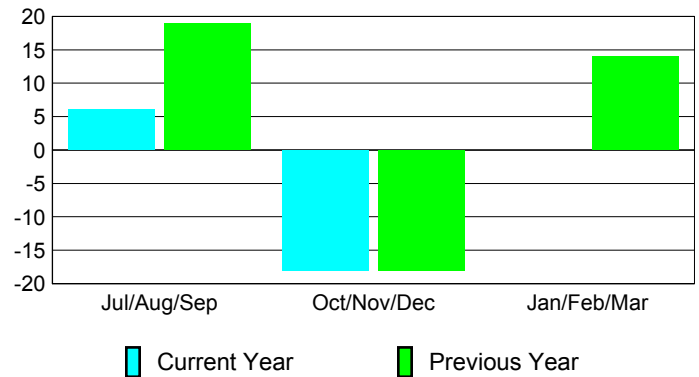

Membership Results
2012-2013

Membership
2011-2012

Month	Net Memb Goal	Actual New Memb	Actual Dropped Memb	Gain/Loss of Memb	Gain/Loss of Memb
Jul/Aug/Sep	20	96	-90	6	19
Oct/Nov/Dec	20	35	-53	-18	-18
Jan/Feb/Mar	20	0	0	0	14
Totals	60	131	-143	-12	15

Membership Results 2012-2013

Goal, New, Dropped, Gain/Loss

Comparison of Membership Gain/Loss

Current Year Compared to the Previous Year

Gender Comparison 2012-2013

Jul/Aug/Sep

Oct/Nov/Dec

Jan/Feb/Mar